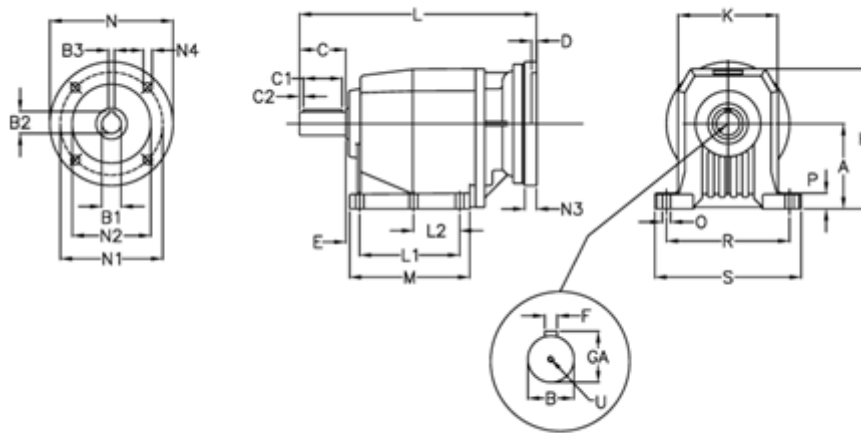

Article number: 40600727221235

Description: Helical gearbox
C704P-272,2-P90B5

Measures

A = 210	D = 7.0	L2 = 0.0	P = 30
B = 60	E = 25	M = 222.0	R = 300
B1 = 24	F = 18	N = 200	S = 350
B2 = 27.3	GA = 64.0	N1 = 165	U = M20x42
B3 = 8	H = 349	N2 = 130	
C = 120	K = 262	N3 = 0	
C1 = 90	L = 524.0	N4 = M10x12	
C2 = 15	L1 = 165.0	O = 22	